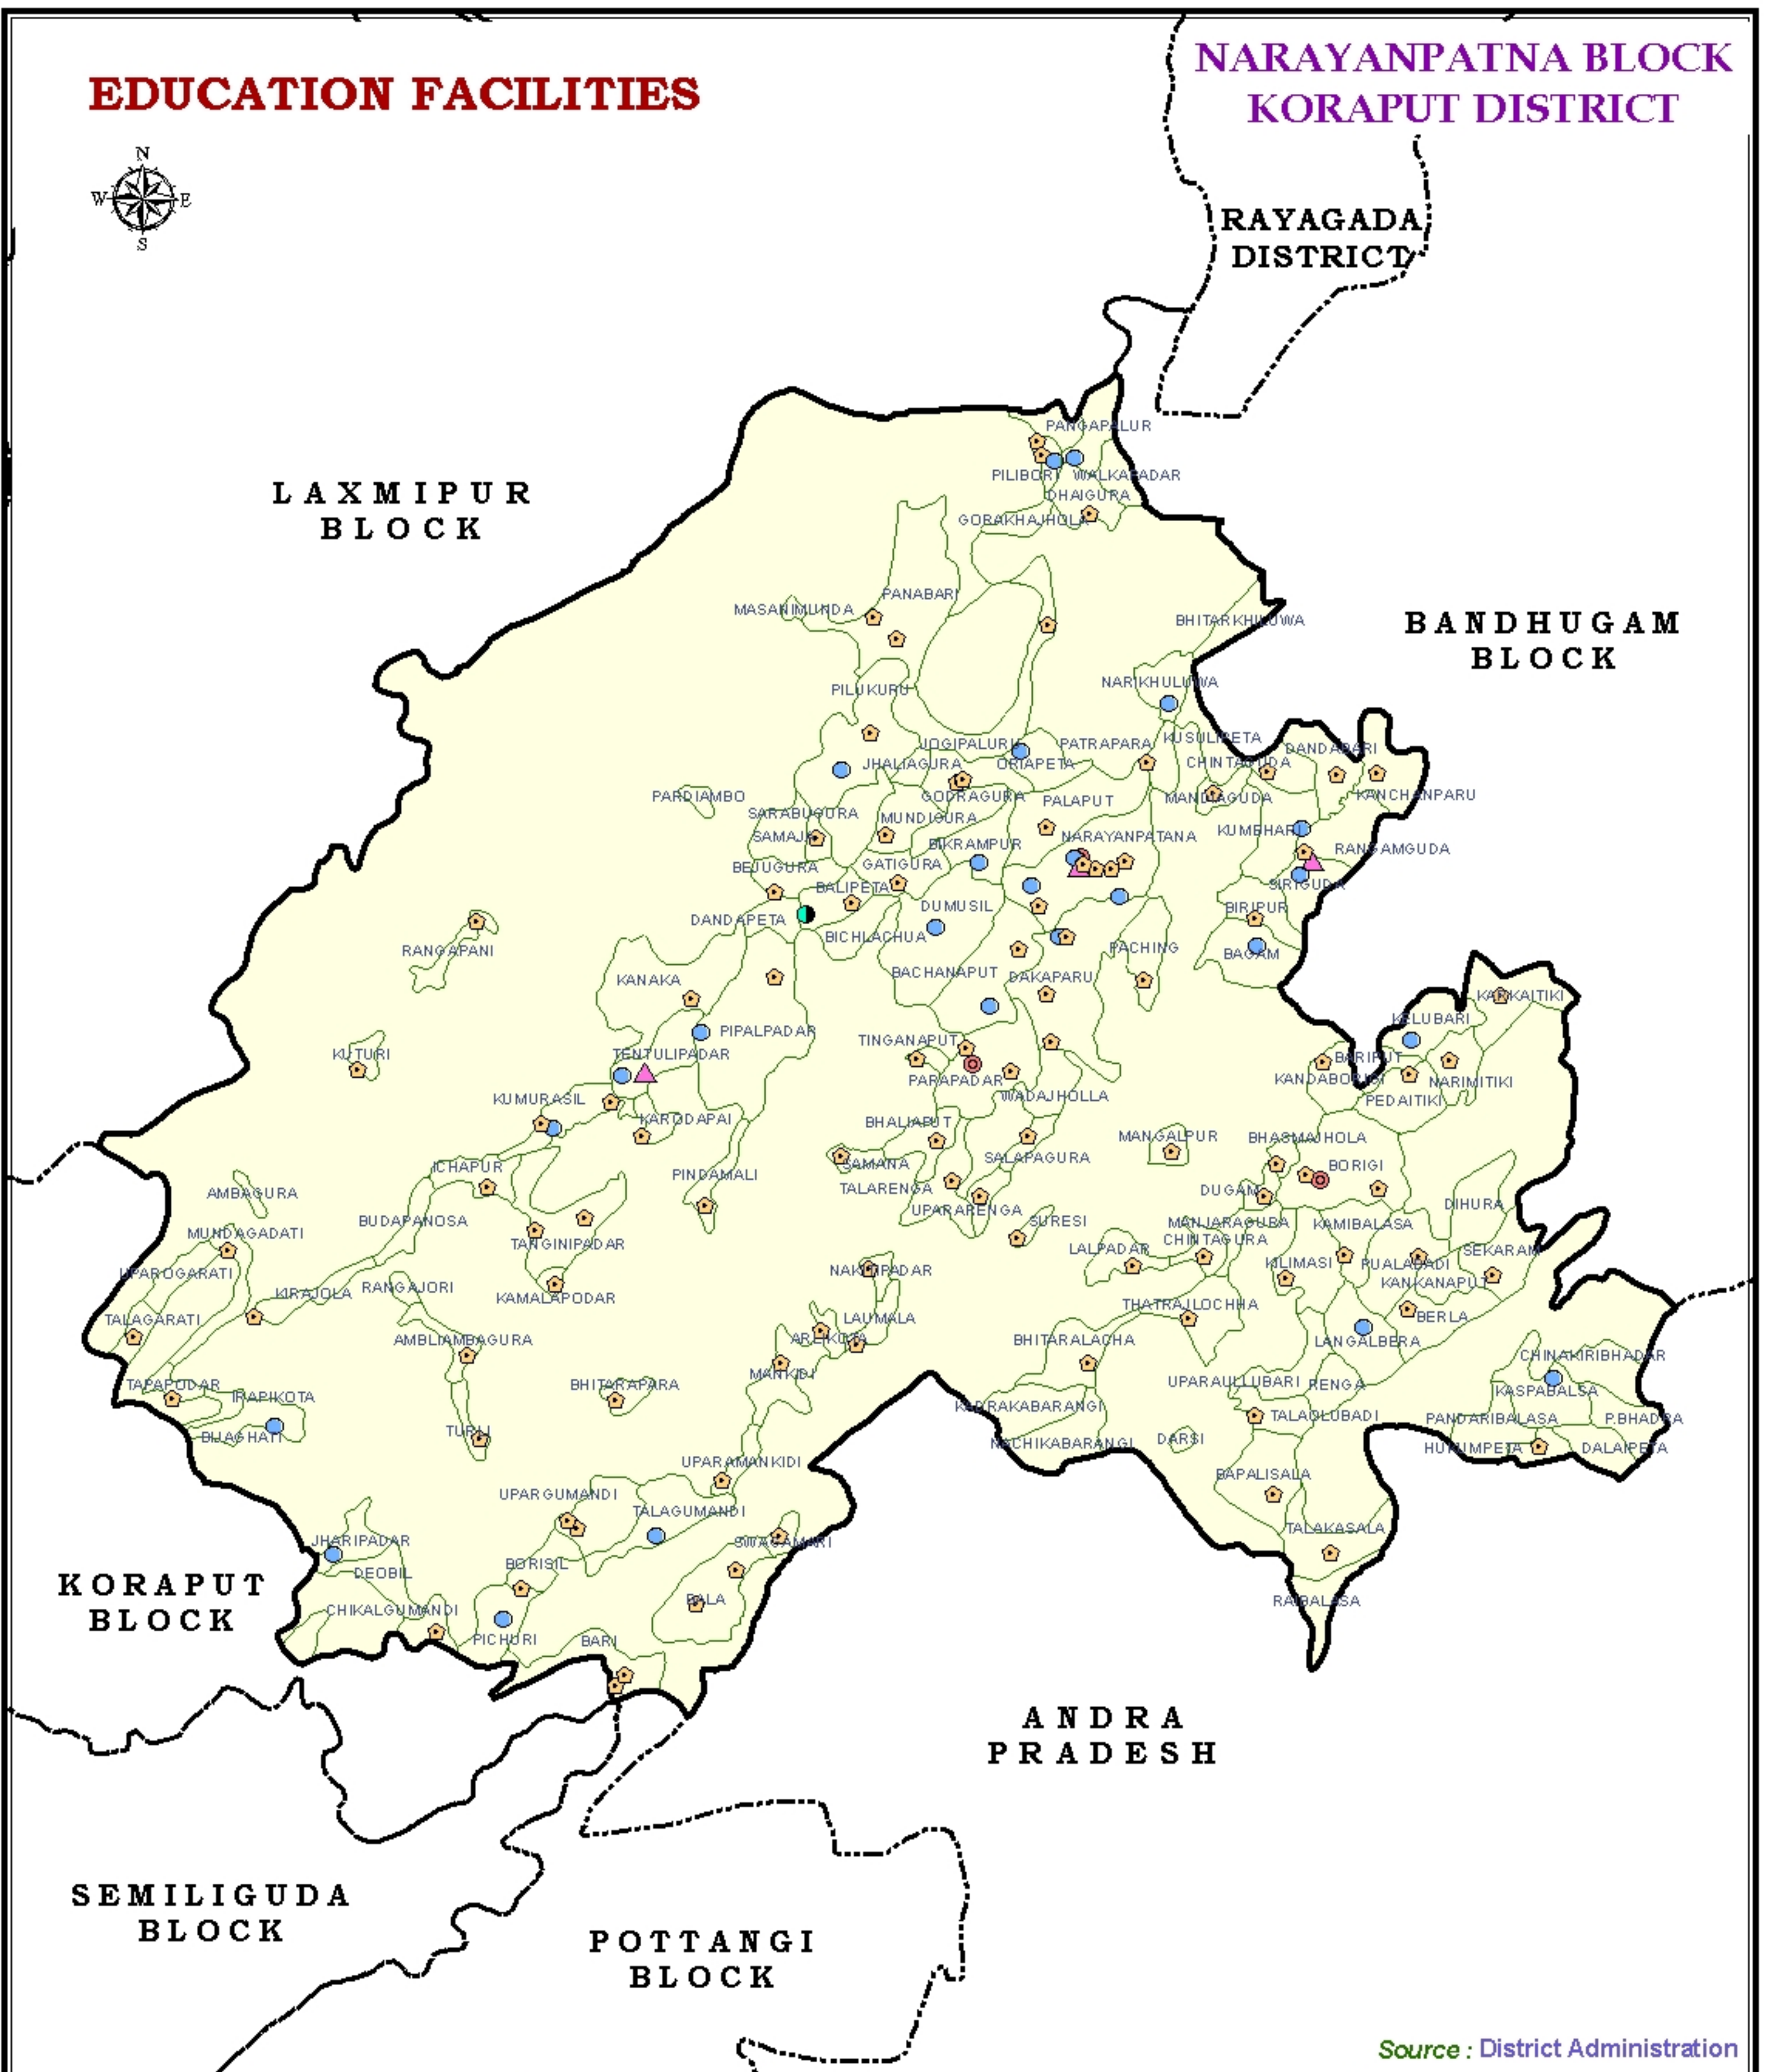

EDUCATION FACILITIES

NARAYANPATNA BLOCK KORAPUT DISTRICT

LAXMIPUR
BLOCK

RAYAGADA
DISTRICT

BANDHUGAM
BLOCK

Source : District Administration

INDIA	ODISHA	KORAPUT	LEGEND	<i>Prepared by :</i> GISdivision NIC, Bhubaneswar
<p>Odisha</p>	<p>Koraput</p>	<p>Narayanpatna</p>	<ul style="list-style-type: none"> High School Primary School PS With UPS PS with UPS & HS UPS Only UPS With HS Block Boundary Village Boundary 	<p>SCALE</p> <p>3 1.5 0 3 Kms</p>